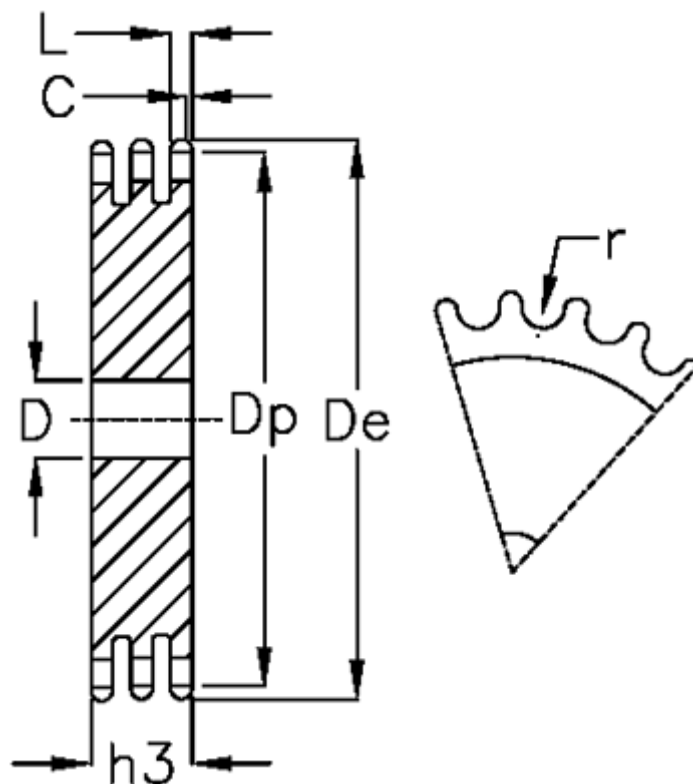

Article number: 616023003058

Description: Plate wheel 06 B-3 Z=58 triplex

Measures

C	= 1
D	= 20
De	= 179.9
Dp	= 175.93
For chain size	= 3/8 x 7/32
For chain type	= 06 B-3
h3	= 25.6
L	= 5.2

Number of teeth	= 58
r	= 6.35